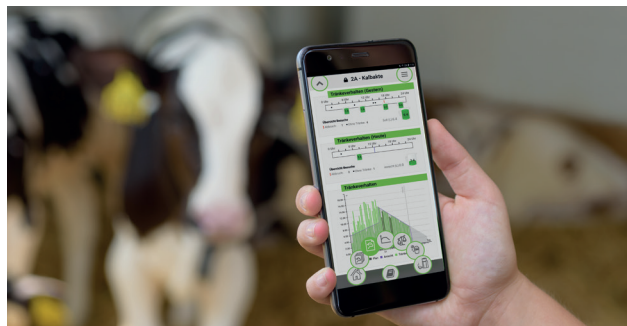

CalfCloud

Heavenly views for your calves!

Each Smart calf feeder from Förster-Technik is equipped with an Ethernet interface. Through a LAN-cable your calf feeder can be connected with an Internet router and the CalfCloud within minutes.

Your benefits:

- A simple dashboard with all information on the machine and calves
- In combination with the free CalfApp GO! on your smartphone, you can be directly informed about malfunctions and warnings
- Records of every calf with all information as a graphic
- Feeding plans and settings of the calf feeder
- Clearly arranged calf list with sort and filter option
- List of alarms and records
- Automatic daily data backup
- Update to the latest software version via Cloud
- Remote maintenance via service token
- Automatic time setting
- Combination with other data of the Smart Neckband, the 1-2-3 animal scale, the Smart Water Station, the concentrate feeder etc.

Create a free user account on www.calf-cloud.com to get a great overview of all your data - with every browser and any device you choose, no matter if PC or Smartphone.

Take advantage of this modern and simple way to manage your animals and devices easily and from anywhere.