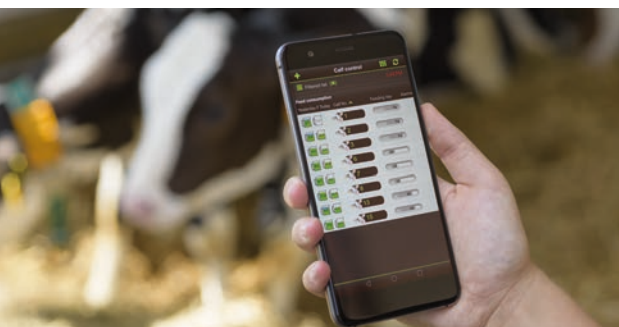

## Heavenly views for your calves!

Each Smart calf feeder from Förster-Technik is equipped with an Ethernet interface. Through a LAN-cable or wirelessly with the optional Wi-Fi box your calf feeder can be connected with an Internet router and the CalfCloud within minutes.

Your benefits:

- Automatic daily data backup
- Update the latest software via Cloud
- Automatic time setting

**Create a free user account on [www.calf-cloud.com](http://www.calf-cloud.com) and you have a great overview of all your data - with every browser and any device you choose, PC or Smartphone.**

- A simple dashboard with all information on the machine and calves
- Clearly arranged calf list with sort and filter option
- Records of every calf with all information as a graphic
- List of alarms and records
- Feeding plans and settings of the calf feeder
- Remote maintenance via service token
- In combination with the free CalfApp on your smartphone, you can be directly informed about disturbances and warnings
- Combination with other data of the Smart Calf System from Förster-Technik like SmartNeckband, 1-2-3-animal scale, etc.